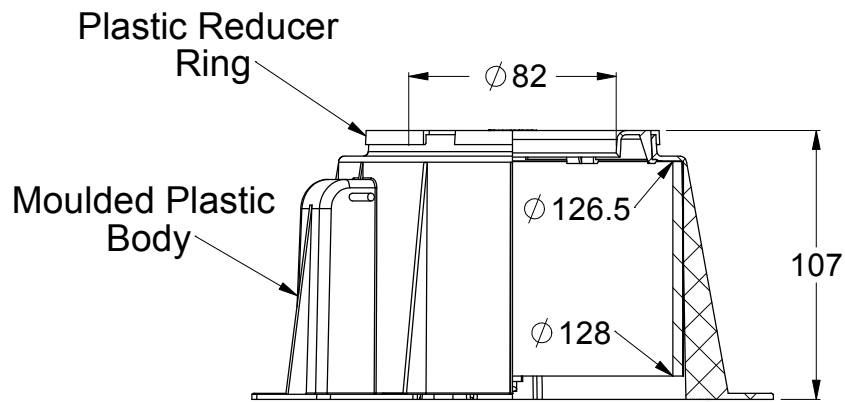

**INTUMESH (PAT. PENDING)**

Intumescent  
412 x 85 x 4mm Thick  $\pm$  0.5mm

304 S/S Mesh  
460 x 85mm  
Wire  $\phi$  0.15 mm 30 sq in

3 x Stainless Steel Springs  
Wire  $\phi$  3.15 mm

**DETAIL A-A PART VIEW**

Nylon Fuse Link  
(Black)

UNLESS OTHERWISE SPECIFIED:  
DIMENSIONS ARE IN MILLIMETERS  
DO NOT SCALE DRAWING

PRODUCT CODE:

**L80FWS**

DWG NO:  
L80FWS-T

DATE:  
16/08/2016

A4