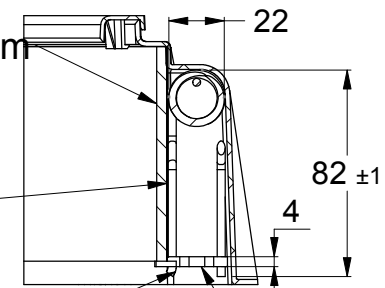

**INTUMESH (PAT. PENDING)**

Intumescent  
412 x 85 x 4mm Thick  $\pm$  0.5mm

304 S/S Mesh  
460 x 85mm  
Wire  $\phi$  0.15 mm 30 sq in

3 x Stainless Steel Springs  
Wire  $\phi$  3.15 mm

**DETAIL A-A PART VIEW**

Nylon Fuse Link  
(Black)

UNLESS OTHERWISE SPECIFIED:  
DIMENSIONS ARE IN MILLIMETERS  
DO NOT SCALE DRAWING

PRODUCT CODE:

**L80FWS**

DWG NO:  
L80FWS-T

DATE:  
16/08/2016

A4