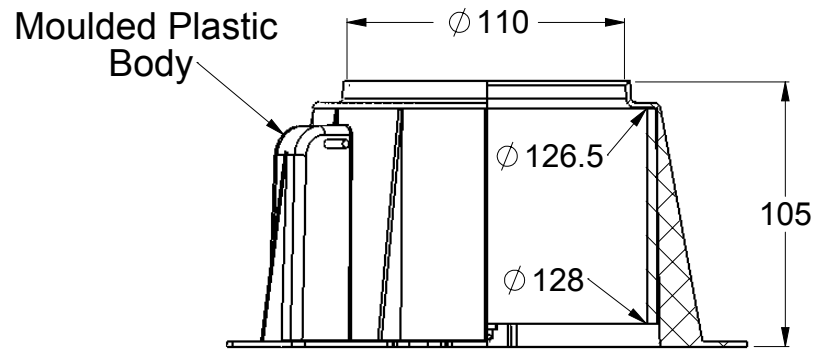

INTUMESH (PAT. PENDING)

Intumescent
412 x 85 x 4mm Thick \pm 0.5mm

304 S/S Mesh
460 x 85mm
Wire ϕ 0.15 mm 30 sq in

3 x 304 Stainless Steel Springs
Wire ϕ 3.15 mm

Nylon Fuse Link

DETAIL A-A PART VIEW

UNLESS OTHERWISE SPECIFIED:
DIMENSIONS ARE IN MILLIMETERS
DO NOT SCALE DRAWING