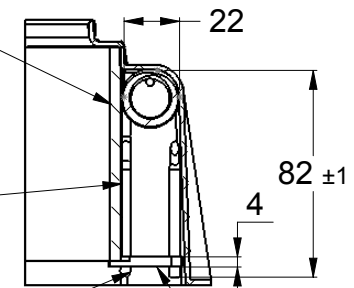

INTUMESH (PAT. PENDING)

Intumescent
412 x 85 x 4mm Thick \pm 0.5mm

304 S/S Mesh
460 x 85mm
Wire ϕ 0.15 mm 30 sq in

3 x 304 Stainless Steel Springs
Wire ϕ 3.15 mm

Nylon Fuse Link

DETAIL A-A PART VIEW

UNLESS OTHERWISE SPECIFIED:
DIMENSIONS ARE IN MILLIMETERS
DO NOT SCALE DRAWING

PRODUCT CODE:
L100FWS

DWG NO:
L100FWS-T

DATE:
17/06/2015

A4