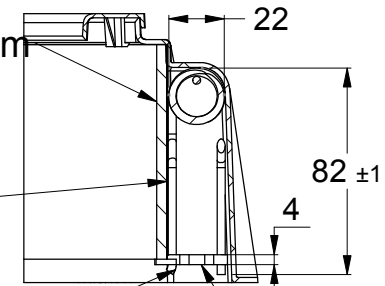

INTUMESH (PAT. PENDING)

Intumescent
412 x 85 x 4mm Thick \pm 0.5mm

304 S/S Mesh
460 x 85mm
Wire ϕ 0.15 mm 30 sq in

3 x Galvanised Steel Springs
Wire ϕ 3.15 mm

Nylon Fuse Link
(Natural)

DETAIL A-A PART VIEW

UNLESS OTHERWISE SPECIFIED:
DIMENSIONS ARE IN MILLIMETERS
DO NOT SCALE DRAWING

PRODUCT CODE:

L65S

DWG NO:
L65S-T

DATE:
16/08/2016

A4