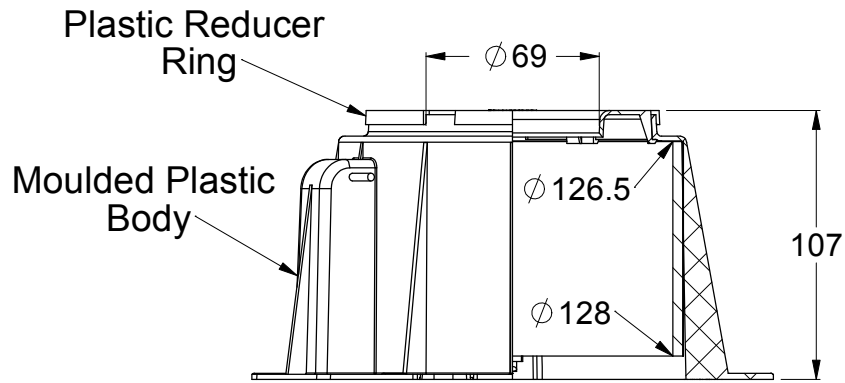

INTUMESH (PAT. PENDING)

Intumescent
412 x 85 x 4mm Thick \pm 0.5mm

304 S/S Mesh
460 x 85mm
Wire ϕ 0.15 mm 30 sq in

3 x Galvanised Steel Springs
Wire ϕ 3.15 mm

Nylon Fuse Link
(Natural)

DETAIL A-A PART VIEW

UNLESS OTHERWISE SPECIFIED:
DIMENSIONS ARE IN MILLIMETERS
DO NOT SCALE DRAWING

PRODUCT CODE:

L65S

DWG NO:
L65S-T

DATE:
16/08/2016

A4